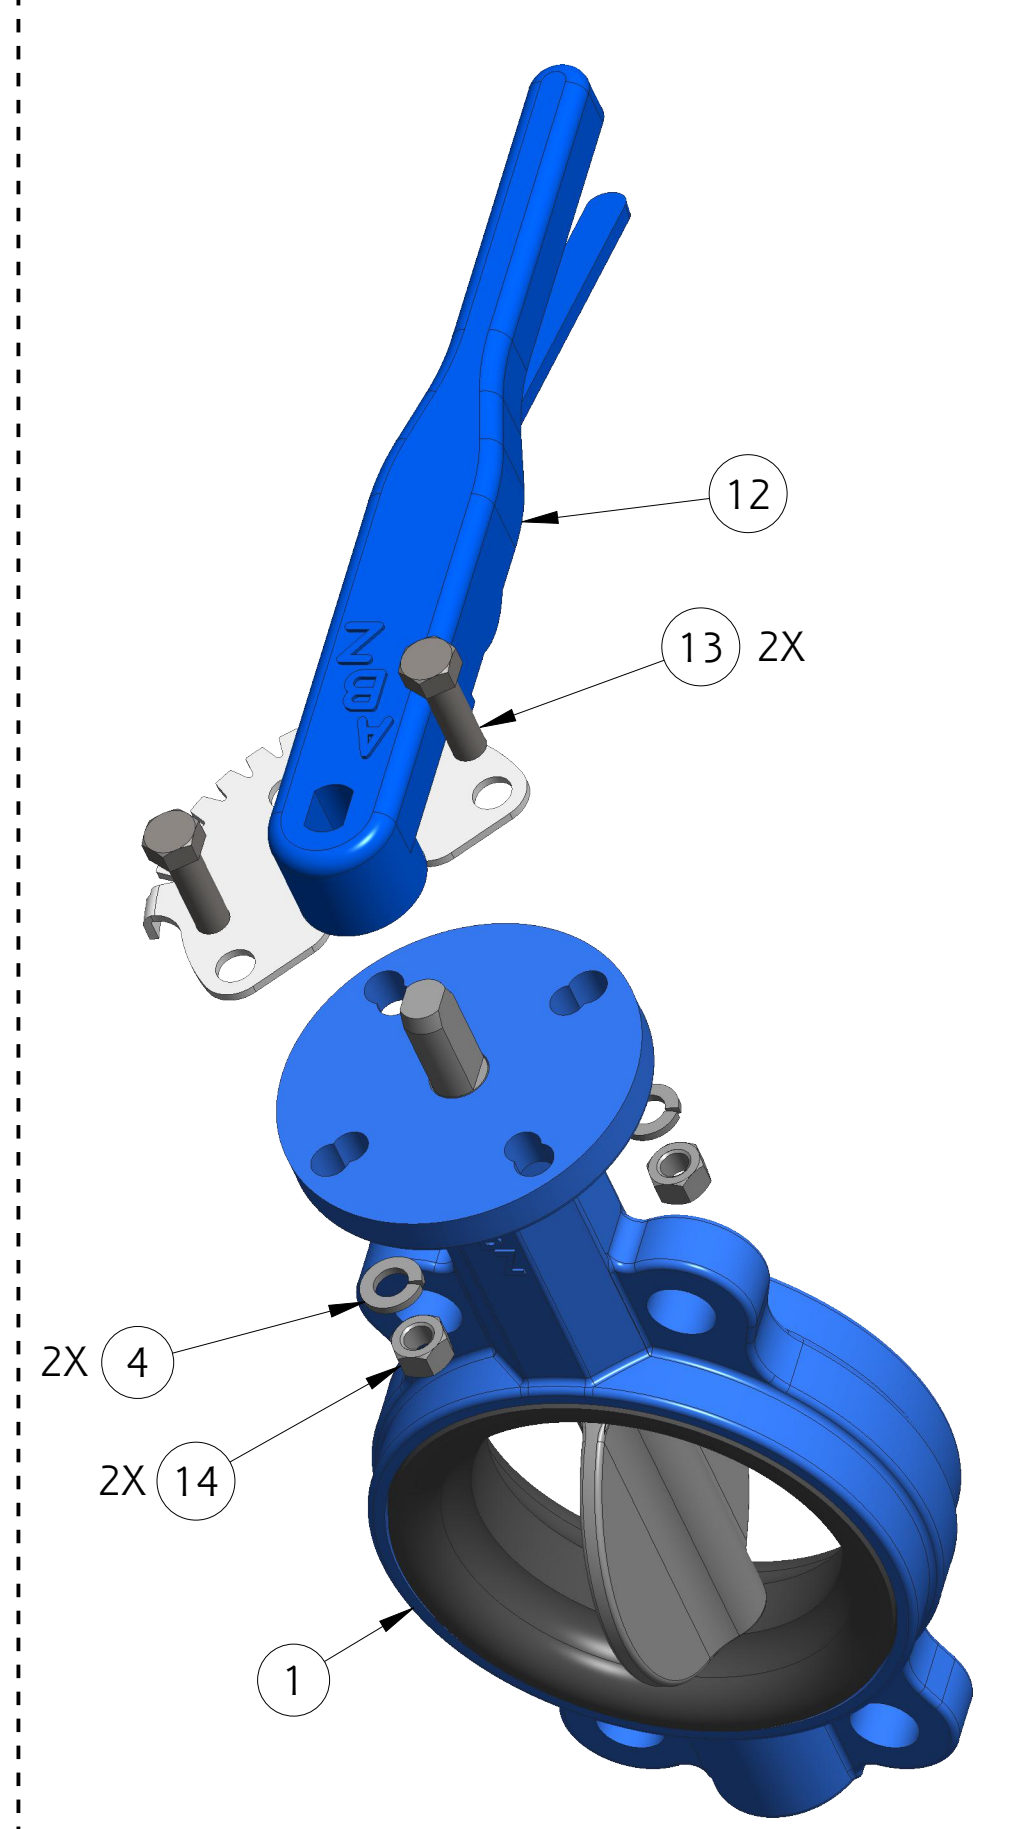

MANUAL ACTUATOR

PHONE: 800.228.1161 | www.akronbrass.com

WARRANTY AND DISCLAIMER*: We warrant Akron Brass products for a period of five (5) years* after purchase against defects in materials or workmanship. Akron Brass will repair or replace product which fails to satisfy this warranty. Repair or replacement shall be at the discretion of Akron Brass. Products must be promptly returned to Akron Brass for warranty service. We will not be responsible for: wear and tear; any improper installation, use, maintenance or storage; negligence of the owner or user; repair or modification after delivery; failure to follow our instructions or recommendations; or anything else beyond our control. WE MAKE NO WARRANTIES, EXPRESS OR IMPLIED, OTHER THAN THOSE INCLUDED IN THIS WARRANTY STATEMENT, AND WE DISCLAIM ANY IMPLIED WARRANTY OF MERCHANTABILITY OR FITNESS FOR ANY PARTICULAR PURPOSE. Further, we will not be responsible for any consequential, incidental or indirect damages (including, but not limited to, any loss of profits) from any cause whatsoever. No person has authority to change this warranty. *Unless otherwise provided herein. Akron Brass industrial electronic components & the Severe-Duty Monitor have a one (1) year warranty. Select Akron Brass handline nozzles and valves carry a ten (10) year warranty. Scene Star Lights carry a (6) year warranty. Weldon products have a two (2) year warranty from date of manufacture (excluding consumable components). Select Weldon LED products carry a five (5) year warranty. Honda products have the manufacturers' warranty and Akron Brass disclaims any warranty in respect of those products.
© 2016 Akron Brass Company. All rights reserved. No portion of this can be reproduced without the express written consent of the Akron Brass Company.

Parts List Sheet:
128937
D49800