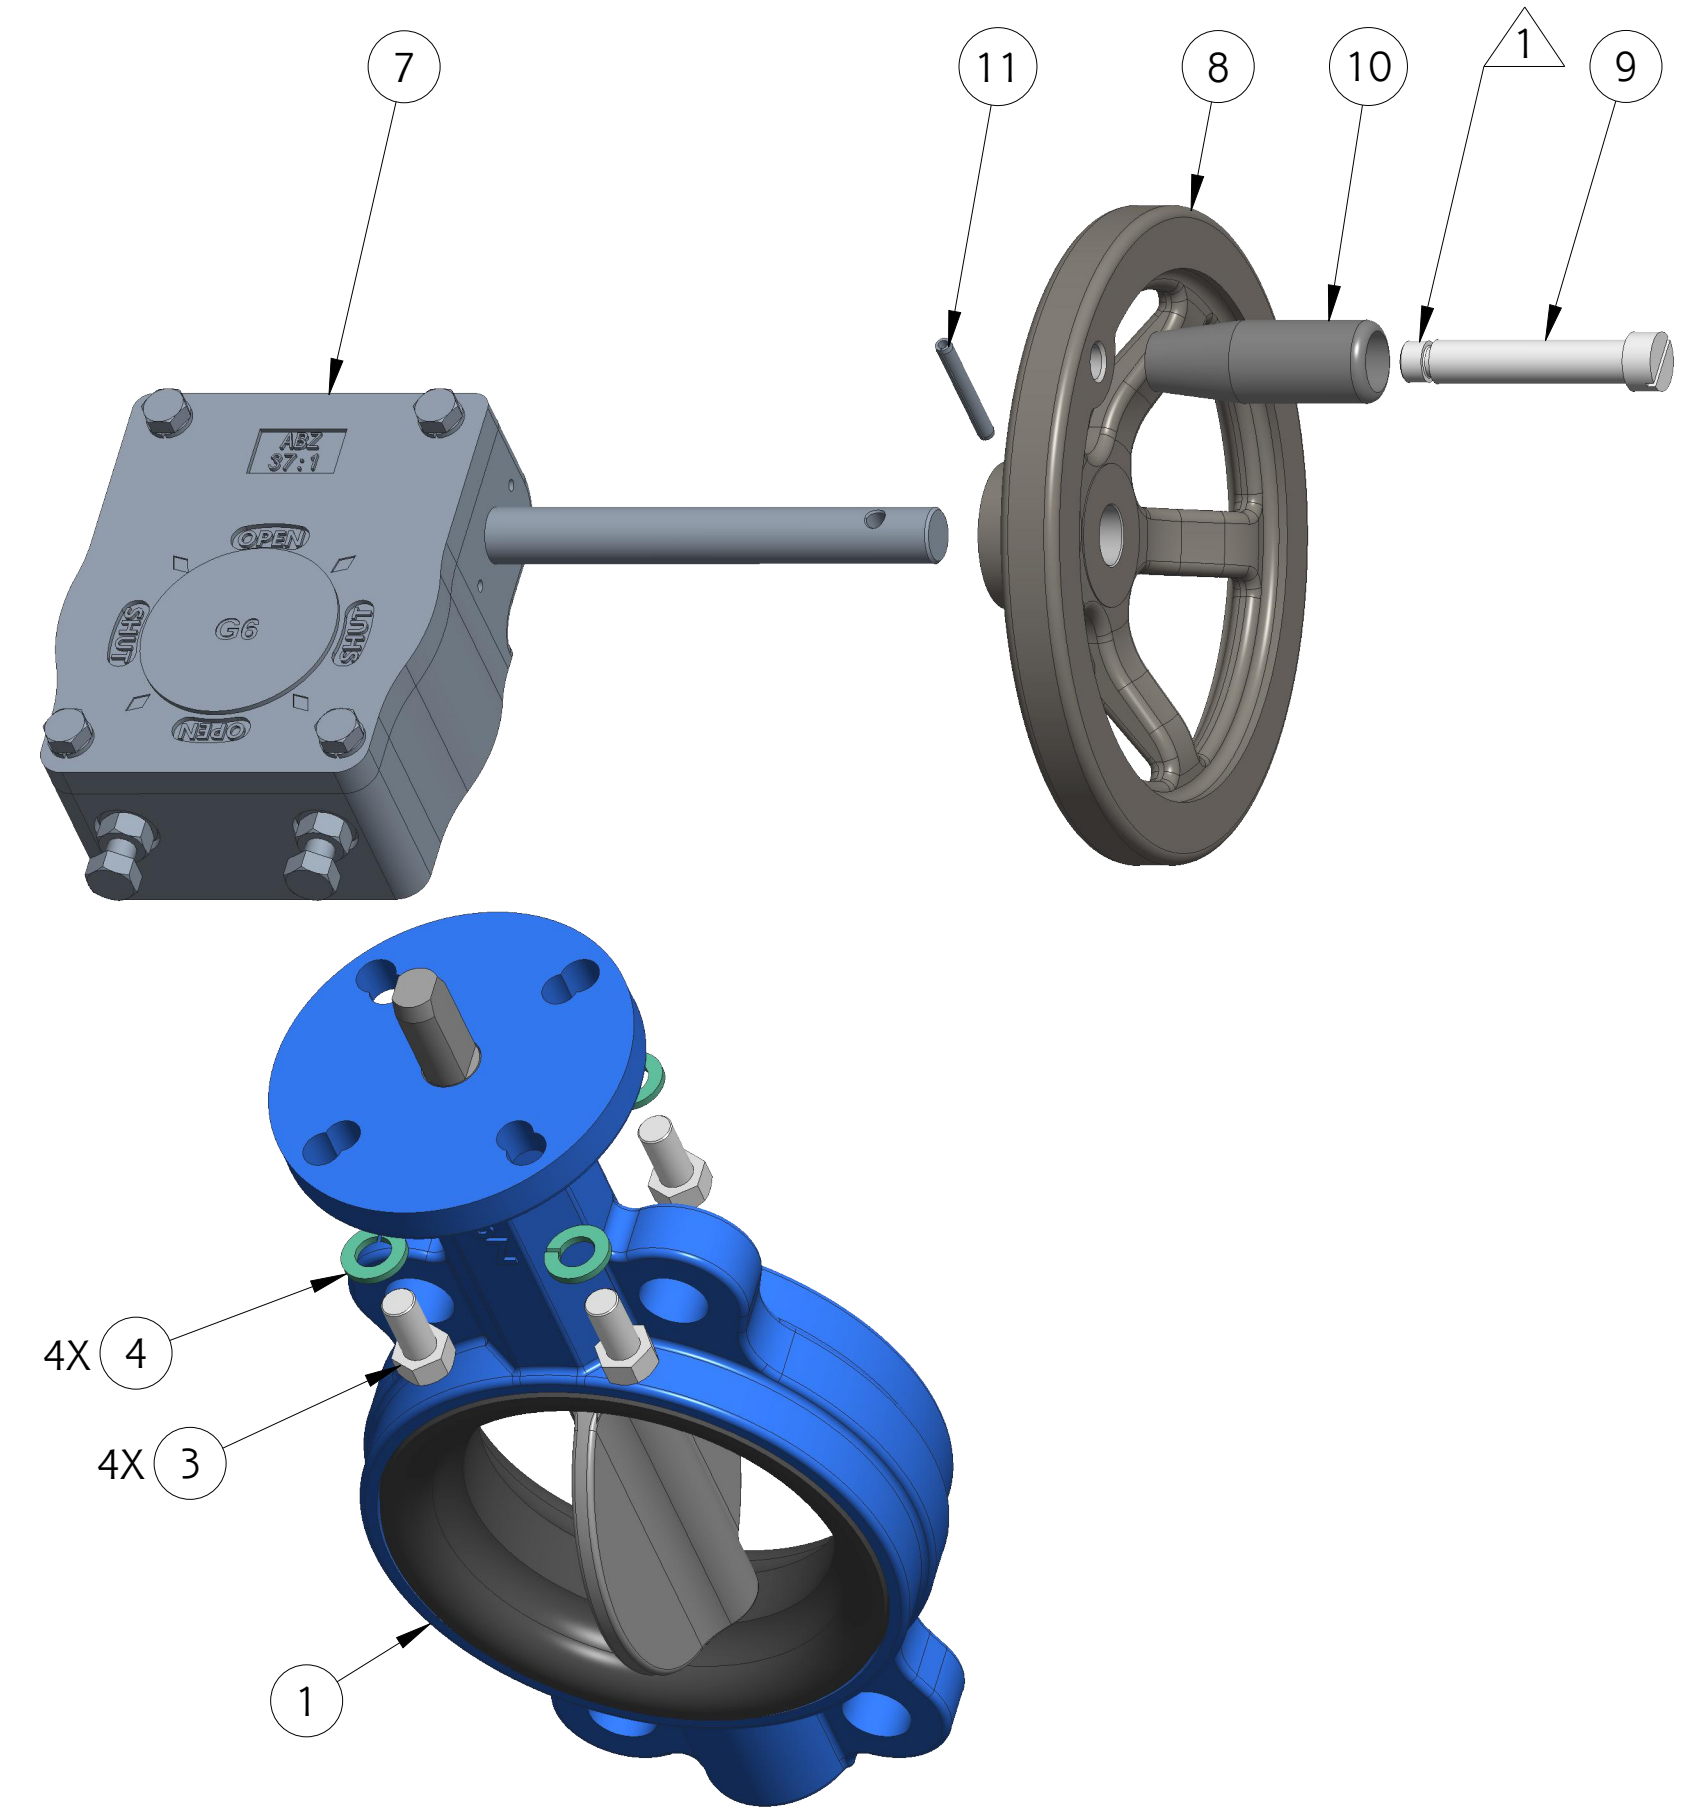

GEAR ACTUATOR