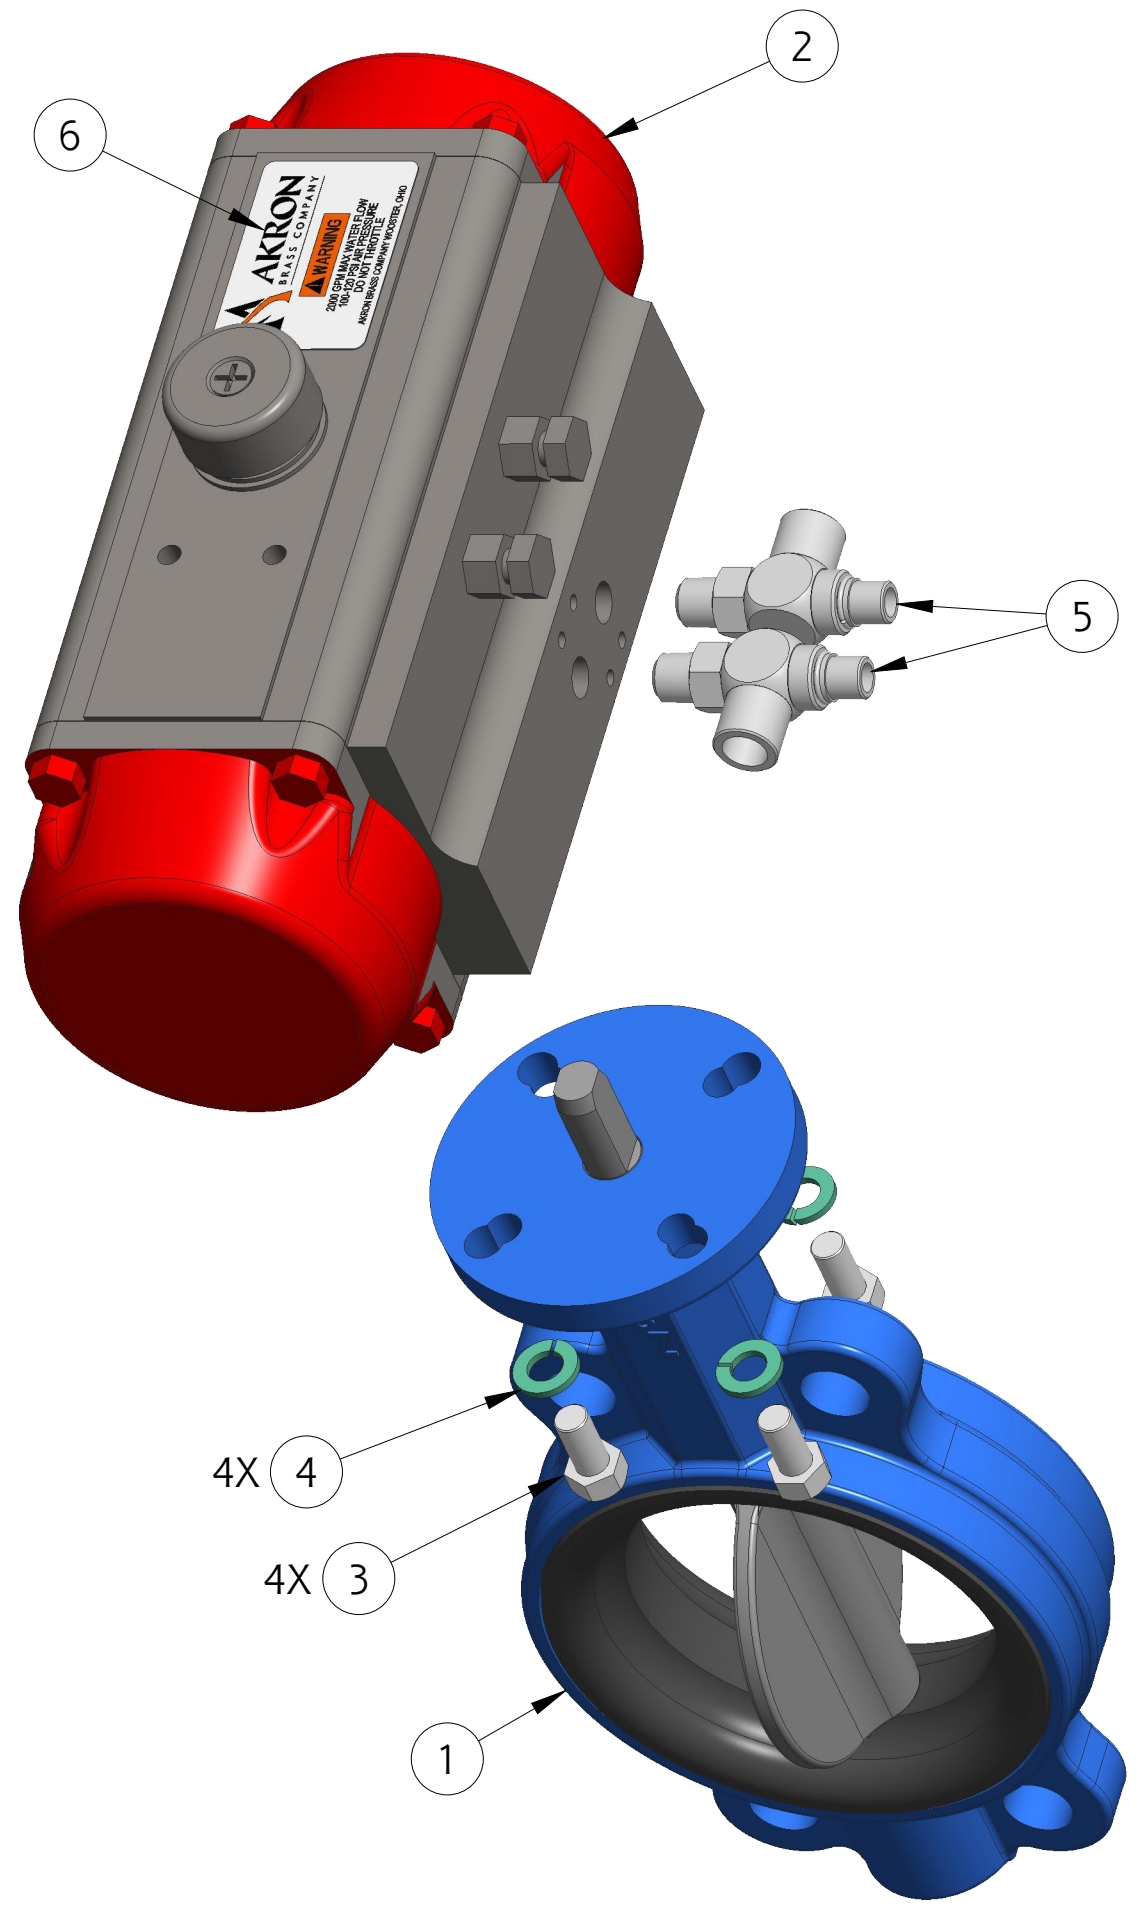

ASSEMBLY NOTES:

① USE PERMABOND LM113 OR LOCTITE 222.

AIR ACTUATOR