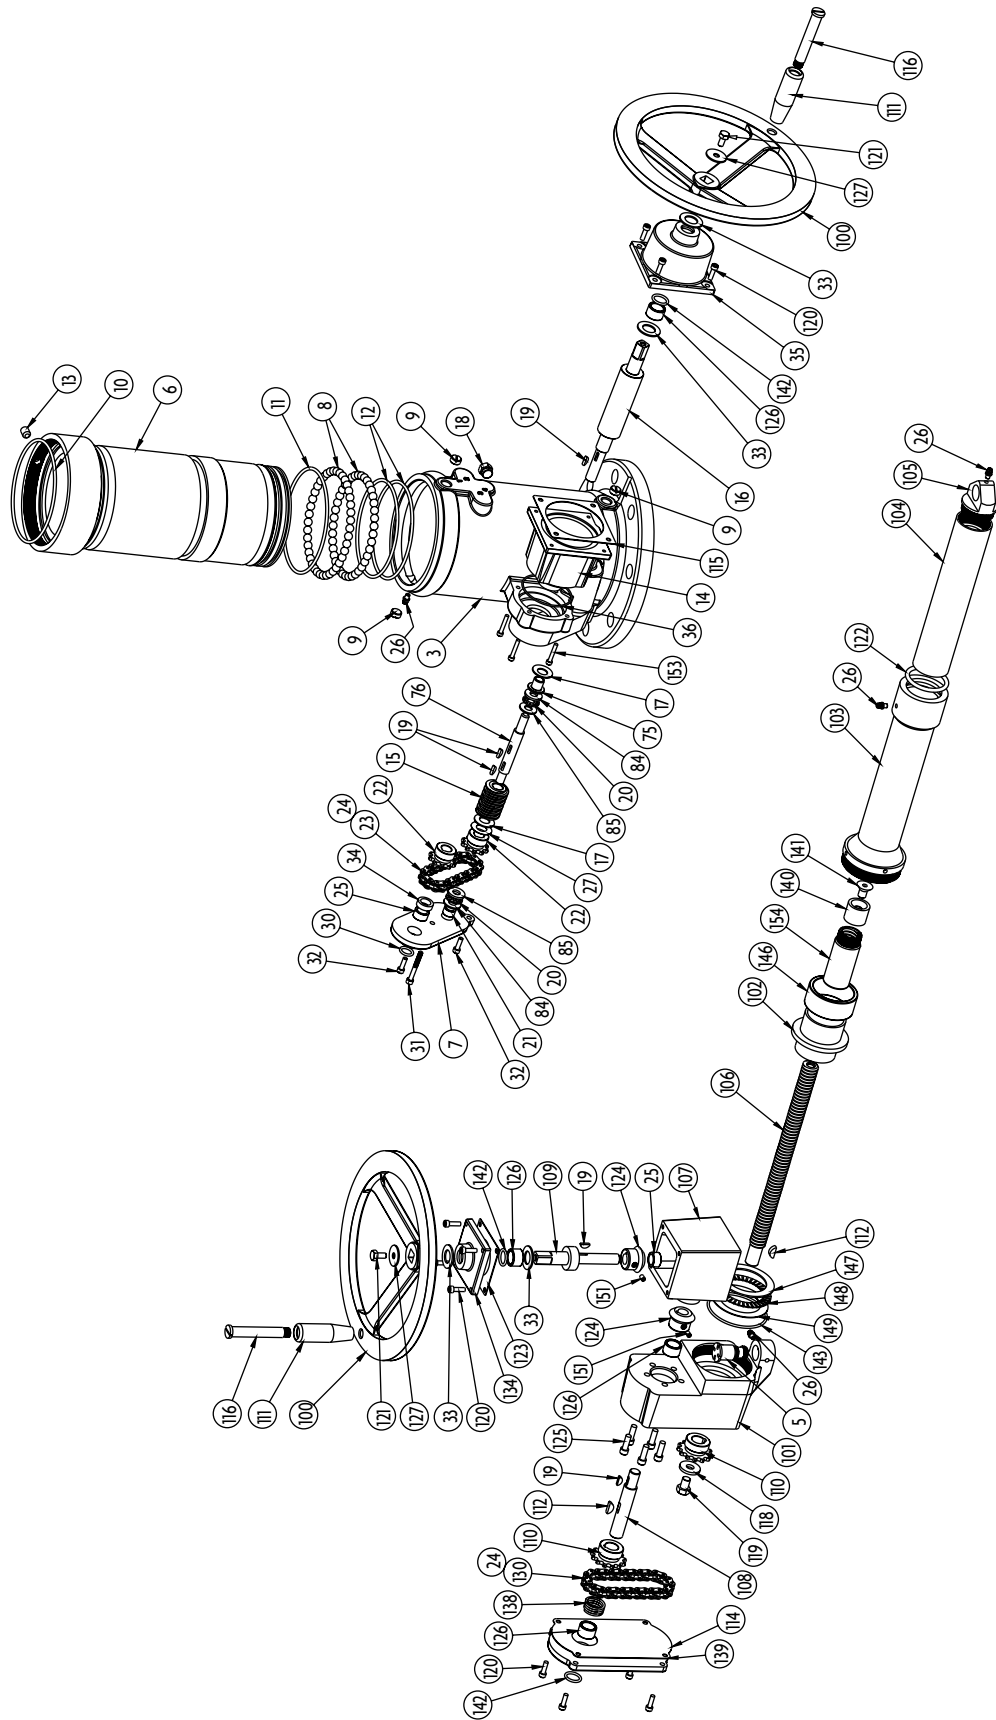

STYLE 3690
BRASS HANDWHEEL STORM MONITOR
TECHNICAL SERVICE PARTS LIST

ITEM NO.	DESCRIPTION	PART NUMBER	QUANTITY
108	Shaft-Output	769588	1
109	Shaft-Input	769589	1
110	Sprocket	768281	2
111	Bushing	101692	2
112	Key Woodruff	727043	4
114	Gasket Cover	714203	1
115	Motor Gasket	714204	1
116	Pin Handle Handwheel	741044	2
118	Washer	784126	1
119	Hex Hd Screw	765200	1
120	Socket Hd Cap Screw	765028	12
121	Hex Hd Cap Screw	761050	2
122	O-Ring	757025	1
123	Gasket Housing	714207	1
124	Gear Miter	718185	2
125	Socket Hd Cap Screw	765188	5
126	Bearing	704517	4
127	Washer	784127	2
130	Chain	36982001	1
132	Vent	779078	1
134	Cover	116044	1
137	O-Ring	757059	1
138	Spring	769566	1
139	Cover	115873	1
140	Spacer	769593	1
141	Socket Hd Flat Screw	765201	1
142	O-Ring	757002	3
143	O-Ring	757332	1
145	Set Screw	765047	1
146	Roller Bearing	704518	1
147	Thrust Bearing	704519	1
148	Washer Bearing	704520	1
149	Washer Bearing	704521	1
150	Bushing	704515	1
151	Socket Hd Set Screw	765040	2
152	Hex Hd Screw	765189	1
153	Socket Hd Cap Screw	765190	4
154	Ball Nut	735050	1
160	Outlet Pipe	122995	1
161	Outlet Pipe	122993	1
162	O-Ring	757478	1
163	Socket HD Cap Screw	765120	8
164	Pipe Plug	744286	1