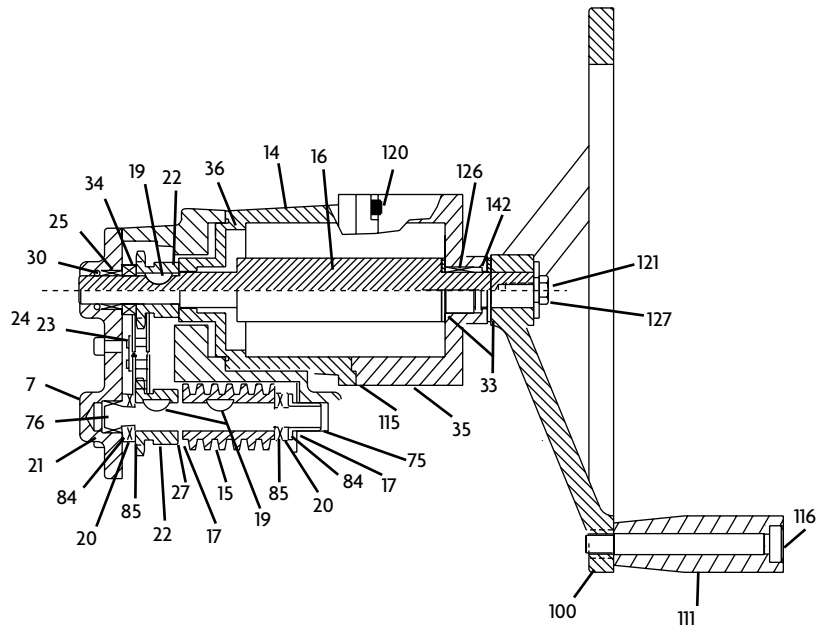

**STYLE 3690**  
**BRASS HANDWHEEL STORM MONITOR**  
**TECHNICAL SERVICE PARTS LIST**

ITEM NO.	DESCRIPTION	PART NUMBER	QUANTITY
2	Inlet Elbow	110184	1
3	Base	110185	1
4	Outlet Pipe	110183	1
5	Pin Pivot	741063	2
6	Swivel	110186	1
7	Cover Rotation	115795	1
8	Ball Brass	704020	181
9	Swivel Plug	742112	8
10	O-Ring	757075	1
11	O-Ring	757077	1
12	O-Ring	757076	2
13	Set Cup Screw	765187	1
14	Adapter	115804	1
15	Worm Gear	718166	1
16	Shaft	768289	1
17	Spring	769276	2
18	Plug	744337	1
19	Key	727025	5
20	Bearing Thrust Roller	704437	2
21	Bearing	704393	1
22	Sprocket	769499	2
23	Chain	35780001	1
24	Link Master	729092	2
25	Bearing Roller Needle	704395	2
26	Grease Fitting	713191	7
27	Shim	769494	1
28	O-Ring	757333	1
29	O-Ring	757334	1
30	O-Ring	757313	1
31	Socket Hd Cap Screw	763035	1
32	Socket Hd Cap Screw	765100	2
33	Thrust Washer	784125	4
34	Spacer	769495	1
35	Adapter	116041	1
36	O-Ring	757312	1
37	Nail Grip	736045	4
38	ID Tag	773293	1
75	Bushing	703461	1
76	Shaft	769525	1
84	Bearing Washer	784113	2
85	Bearing Washer	784114	2
100	Handwheel	116042	2
101	Housing	115796	1
102	Carrier	707365	1
103	Tube Extension	773281	1
104	Rod Extension	758224	1
105	End Rod	710106	1
106	Ball Screw	765202	1
107	Handwheel Adapter	116043	1