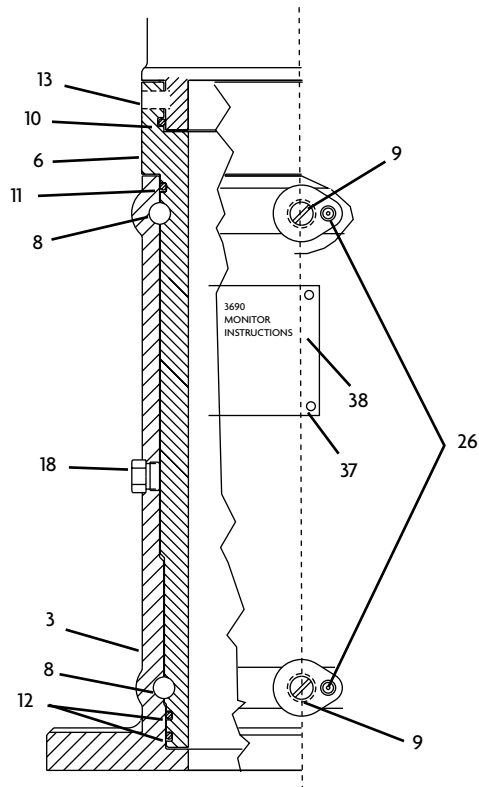

**STYLE 3690**  
**BRASS HANDWHEEL STORM MONITOR**  
**TECHNICAL SERVICE PARTS LIST**

ITEM NO.	DESCRIPTION	PART NUMBER	QUANTITY
2	Inlet Elbow	110184	1
3	Base	110185	1
4	Outlet Pipe	110183	1
5	Pin Pivot	741063	2
6	Swivel	110186	1
7	Cover Rotation	115795	1
8	Ball Brass	704020	181
9	Swivel Plug	742112	8
10	O-Ring	757075	1
11	O-Ring	757077	1
12	O-Ring	757076	2
13	Set Cup Screw	765187	1
14	Adapter	115804	1
15	Worm Gear	718166	1
16	Shaft	768289	1
17	Spring	769276	2
18	Plug	744337	1
19	Key	727025	5
20	Bearing Thrust Roller	704437	2
21	Bearing	704393	1
22	Sprocket	769499	2
23	Chain	35780001	1
24	Link Master	729092	2
25	Bearing Roller Needle	704395	2
26	Grease Fitting	713191	7
27	Shim	769494	1
28	O-Ring	757333	1
29	O-Ring	757334	1
30	O-Ring	757313	1
31	Socket Hd Cap Screw	763035	1
32	Socket Hd Cap Screw	765100	2
33	Thrust Washer	784125	4
34	Spacer	769495	1
35	Adapter	116041	1
36	O-Ring	757312	1
37	Nail Grip	736045	4
38	ID Tag	773293	1
75	Bushing	703461	1
76	Shaft	769525	1
84	Bearing Washer	784113	2
85	Bearing Washer	784114	2
100	Handwheel	116042	2
101	Housing	115796	1
102	Carrier	707365	1
103	Tube Extension	773281	1
104	Rod Extension	758224	1
105	End Rod	710106	1
106	Ball Screw	765202	1
107	Handwheel Adapter	116043	1