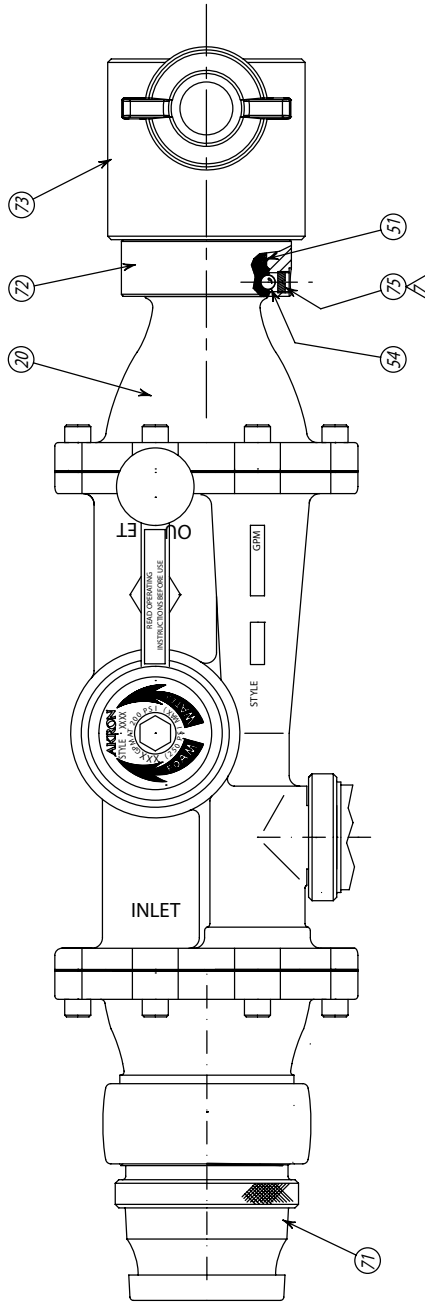

Item no: (with BIM/ BIF option only)	Description	Part number	Quantity		
			3062	3097	3127
20	ADAPTER OUTLET	122501	1	1	1
51	SWIVEL	117847	1	1	1
54	BALL	703017	66	66	66
71	BIM ADAPTER	03260003	1	1	1
72	ADAPTER	122502	1	1	1
73	BIF ADAPTER	702184	1	1	1
75	SCREW	766321	1	1	1