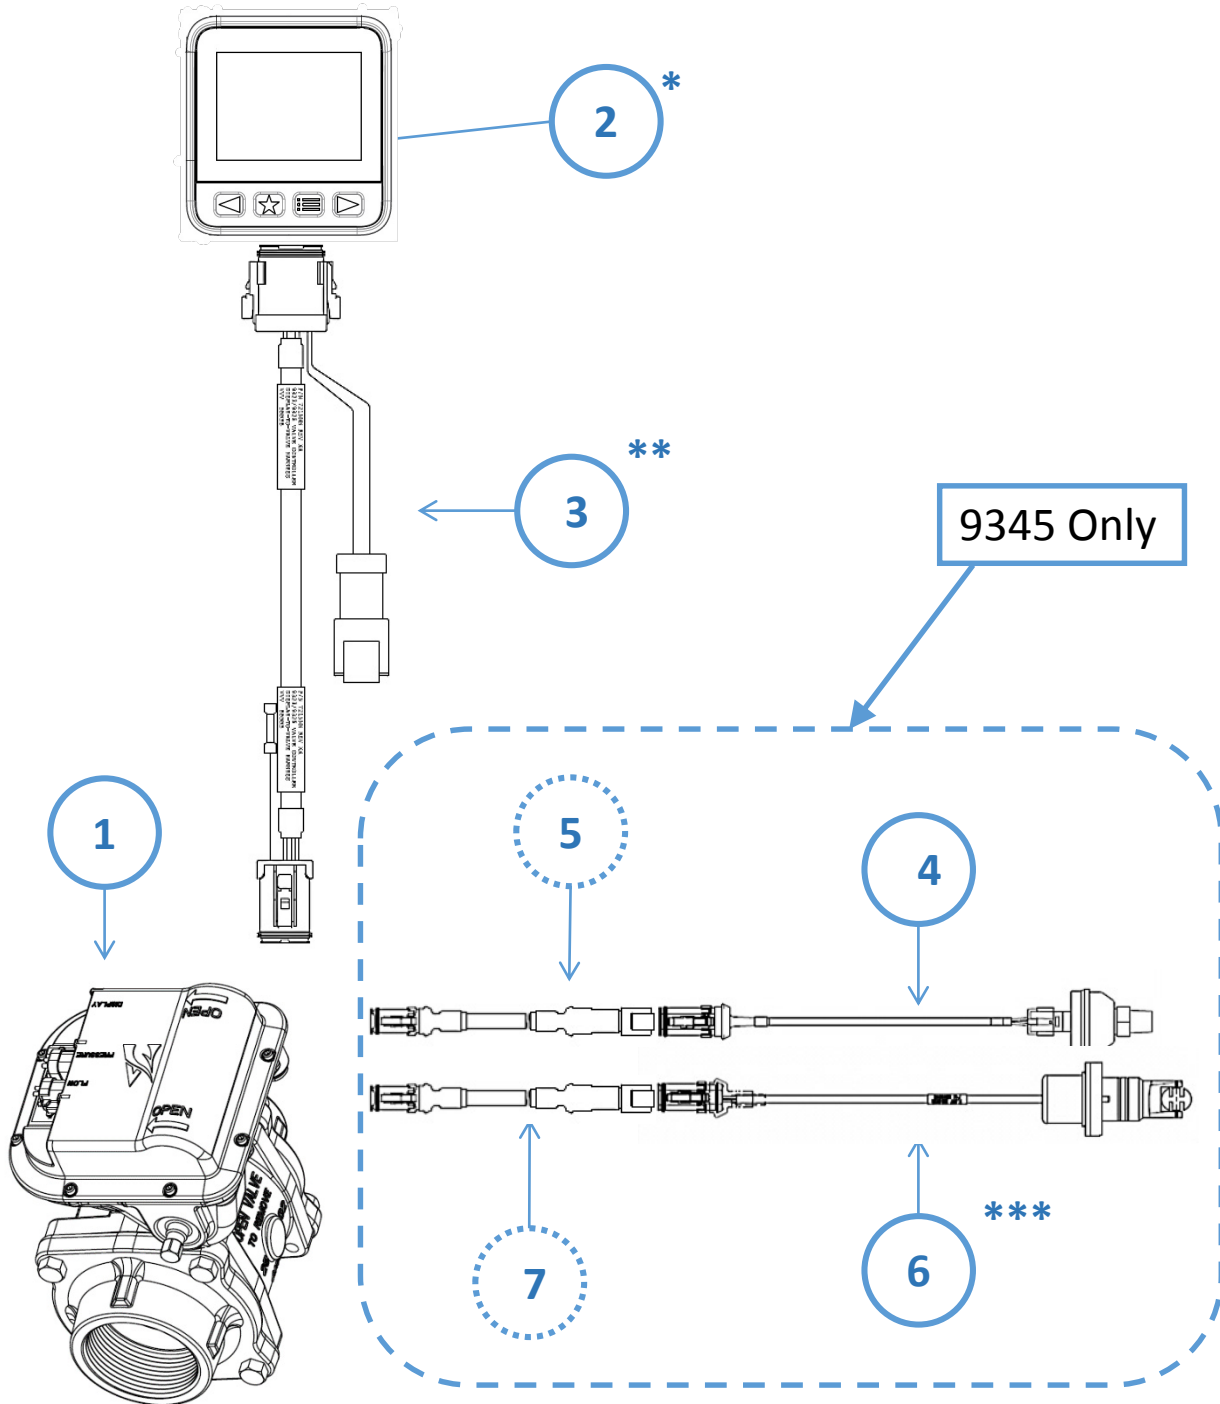

9333 & 9335 Navigator Pro 3 Order Form

One-to-One Setup

* To add more displays, network setup must be used.

** Harnesses cannot be connected together to extend. Correct length must be ordered.

*** Flow sensor to be installed with standard saddle clamps or weld bosses.

9333 & 9335 Navigator Pro 3 Order Form

CAN Network Setup

9333 & 9335 Navigator Pro 3 Order Form

Item	Description	Part Number	Quantity
1	Valve - See Valve Guide for Detailed Ordering		
2	9327 Display*	93270001	
	9343 Display*	93431001	
	9345 Display*	93451001	
3	Main Harness - 10 ft**	721817	
	Main Harness - 15 ft**	721818	
	Main Harness - 20 ft**	721819	
4	Pressure Sensor	93001005	
5	Pressure Sensor Extension Harness - 5 ft	721612	
	Pressure Sensor Extension Harness - 10 ft	721613	
	Pressure Sensor Extension Harness - 15 ft	721614	
6	Flow Sensor***	93001001	
7	Flow Sensor Extension Harness - 5 ft	721609	
	Flow Sensor Extension Harness - 10 ft	721610	
	Flow Sensor Extension Harness - 15 ft	721611	
8	Display CAN Network Harness	721824	
9	Valve CAN Network Harness	721617	
10	CAN Extension Harness - 6 in	721659	
	CAN Extension Harness - 3 ft	721572	
	CAN Extension Harness - 5 ft	721573	
	CAN Extension Harness - 10 ft	721574	
	CAN Extension Harness - 20 ft	721570	
	CAN Extension Harness - 40 ft	721575	
11	CAN Network Tee	758306	
12	Can Network Terminators (set of 2)	123734	

* To control one valve with multiple displays, network setup must be used.

** Harnesses cannot be connected together to extend. Correct length must be ordered.

*** Flow sensor to be installed with weld bosses.