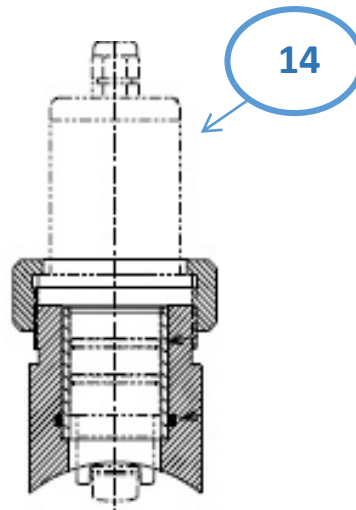

9333 & 9335 Navigator Pro 3 Order Form

CAN Network Setup

9333 & 9335 Navigator Pro 3 Order Form

Item	Description	Part Number	Quantity
1	Valve - See Valve Guide for Detailed Ordering		
2	9327 Display*	93270001	
	9343 Display*	93431001	
	9345 Display*	93451001	
3	Main Harness - 10 ft**	721817	
	Main Harness - 15 ft**	721818	
	Main Harness - 20 ft**	721819	
4	Pressure Sensor	93001005	
5	Pressure Sensor Extension Harness - 5 ft	721612	
	Pressure Sensor Extension Harness - 10 ft	721613	
	Pressure Sensor Extension Harness - 15 ft	721614	
6	Flow Sensor***	93001001	
7	Flow Sensor Extension Harness - 5 ft	721609	
	Flow Sensor Extension Harness - 10 ft	721610	
	Flow Sensor Extension Harness - 15 ft	721611	
8	Display CAN Network Harness	721824	
9	Valve CAN Network Harness	721617	
10	CAN Extension Harness - 6 in	721659	
	CAN Extension Harness - 3 ft	721572	
	CAN Extension Harness - 5 ft	721573	
	CAN Extension Harness - 10 ft	721574	
	CAN Extension Harness - 20 ft	721570	
	CAN Extension Harness - 40 ft	721575	
11	CAN Network Tee	758306	
12	Can Network Terminators (set of 2)	123734	

* To control one valve with multiple displays, network setup must be used.

** Harnesses cannot be connected together to extend. Correct length must be ordered.

*** Flow sensor to be installed with weld bosses.

9333 & 9335 Navigator Pro 3 Order Form

Flow Sensor Installation Options

Item	Description	Part Number	Quantity
	Weld Boss - 4" Aluminum Pipe (.125" wall)	93000021	
14	Weld Boss - 4.5" Aluminum Pipe (.125" wall)	93000022	
	Weld Boss - 5" Aluminum Pipe (.125" wall)	93000023	
	Weld Boss - 2" Stainless Steel SCH 40 Pipe	93000062	
	Weld Boss - 2.5" Stainless Steel SCH 40 Pipe	93000063	
	Weld Boss - 3" Stainless Steel SCH 40 Pipe	93000064	
	Weld Boss - 4" Stainless Steel SCH 40 Pipe	93000024	
	Weld Boss - 5" Stainless Steel SCH 40 Pipe	93000026	
	Weld Boss - 6" Stainless Steel SCH 40 Pipe	93000061	