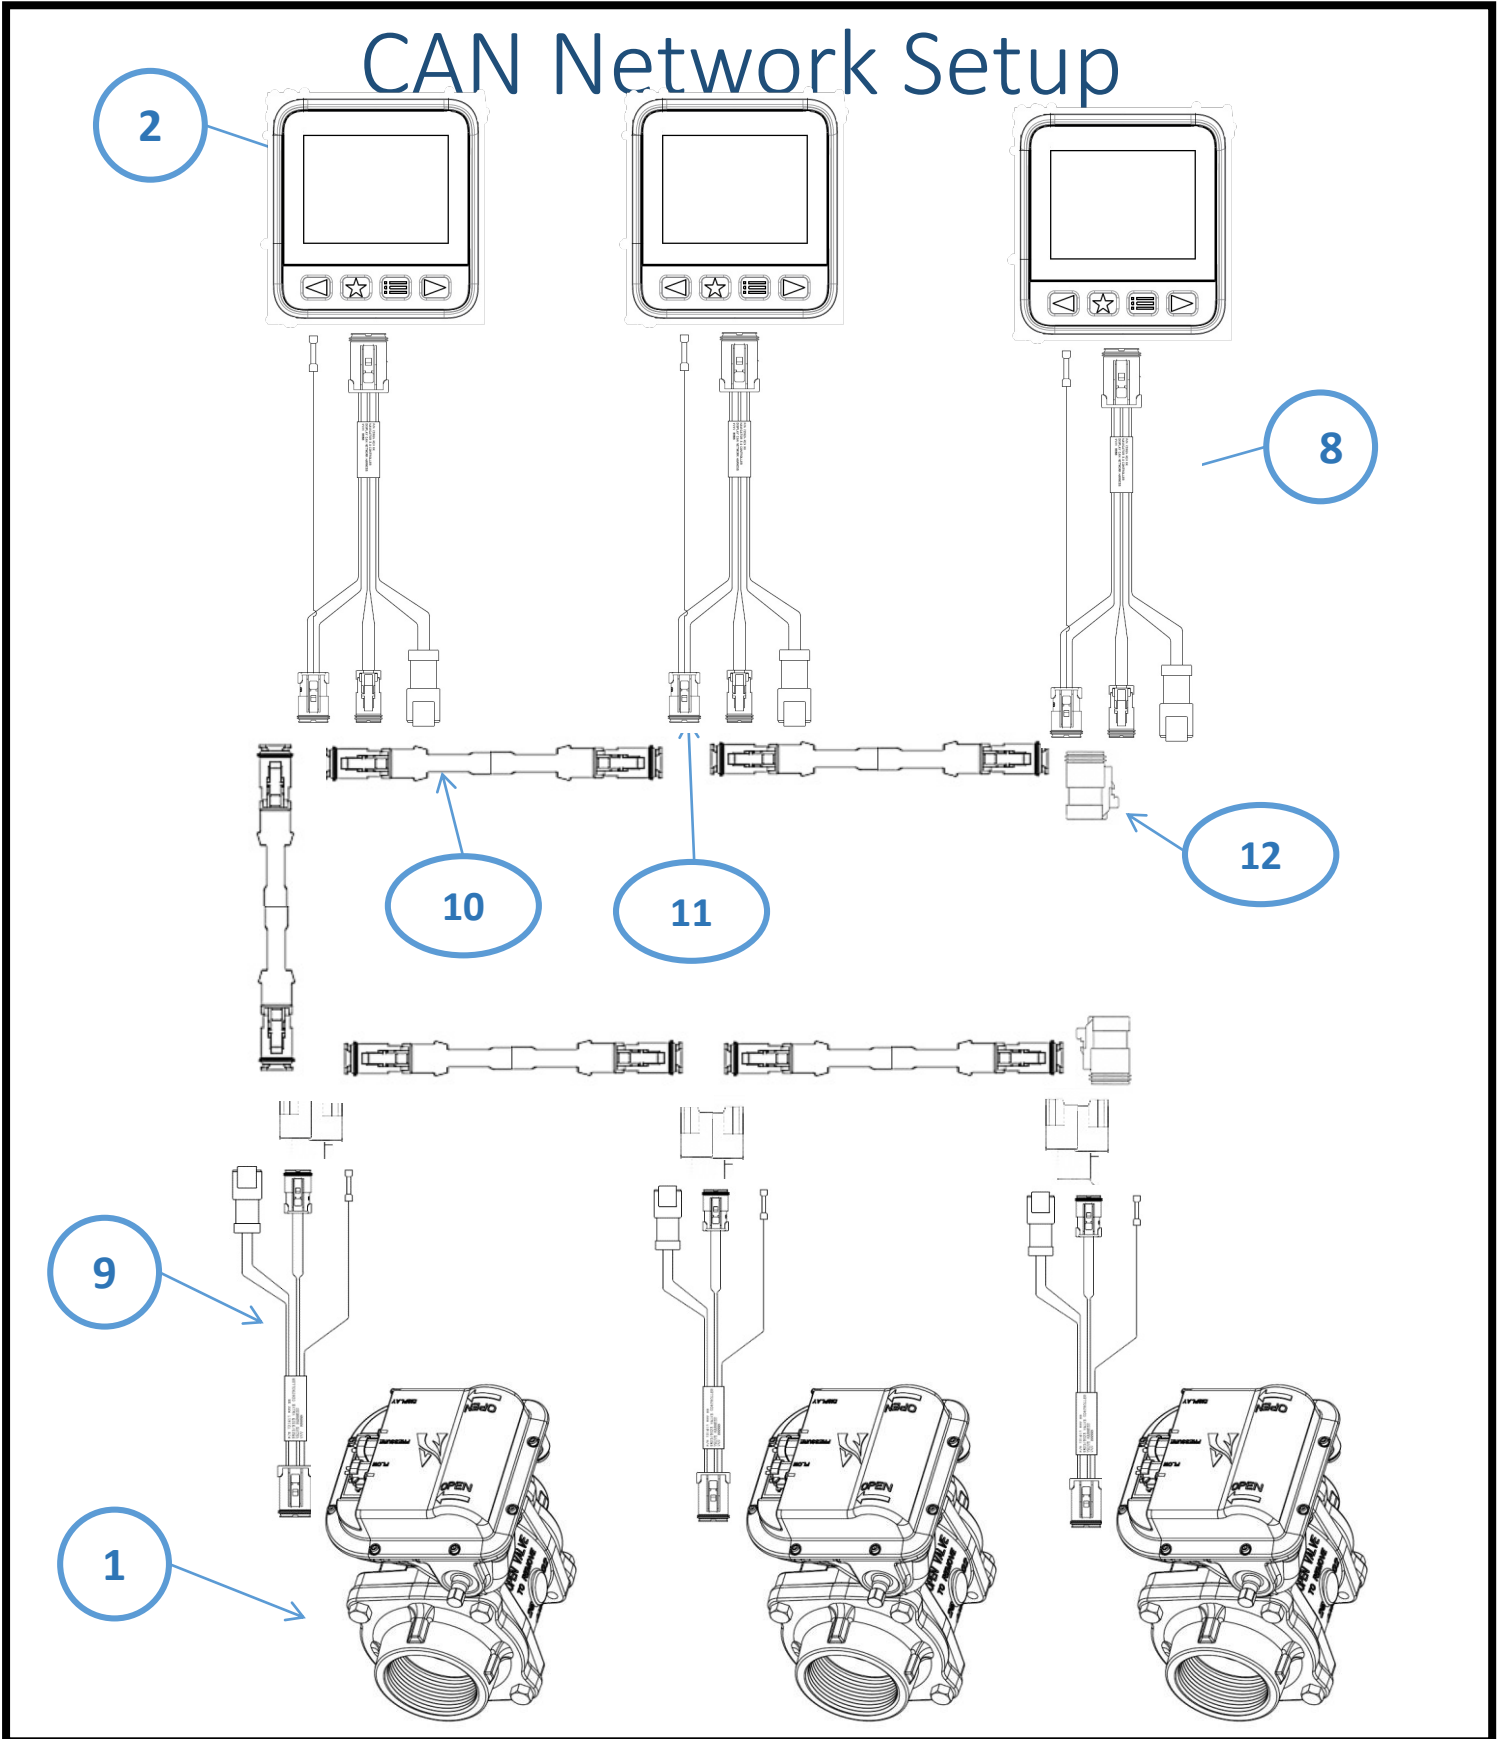

9333 & 9335 Navigator Pro 3 Order Form

One-to-One Setup

* To add more displays, network setup must be used.

** Harnesses cannot be connected together to extend. Correct length must be ordered.

*** Flow sensor to be installed with standard saddle clamps or weld bosses.

9333 & 9335 Navigator Pro 3 Order Form

CAN Network Setup

9333 & 9335 Navigator Pro 3 Order Form

Item	Description	Part Number	Quantity
1	Valve - See Valve Guide for Detailed Ordering		
2	9327 Display*	93270001	
	9343 Display*	93431001	
	9345 Display*	93451001	
3	Main Harness - 10 ft**	721817	
	Main Harness - 15 ft**	721818	
	Main Harness - 20 ft**	721819	
4	Pressure Sensor	93001005	
5	Pressure Sensor Extension Harness - 5 ft	721612	
	Pressure Sensor Extension Harness - 10 ft	721613	
	Pressure Sensor Extension Harness - 15 ft	721614	
6	Flow Sensor***	93001001	
7	Flow Sensor Extension Harness - 5 ft	721609	
	Flow Sensor Extension Harness - 10 ft	721610	
	Flow Sensor Extension Harness - 15 ft	721611	
8	Display CAN Network Harness	721824	
9	Valve CAN Network Harness	721617	
10	CAN Extension Harness - 6 in	721659	
	CAN Extension Harness - 3 ft	721572	
	CAN Extension Harness - 5 ft	721573	
	CAN Extension Harness - 10 ft	721574	
	CAN Extension Harness - 20 ft	721570	
	CAN Extension Harness - 40 ft	721575	
11	CAN Network Tee	758306	
12	Can Network Terminators (set of 2)	123734	

* To control one valve with multiple displays, network setup must be used.

** Harnesses cannot be connected together to extend. Correct length must be ordered.

*** Flow sensor to be installed with weld bosses.